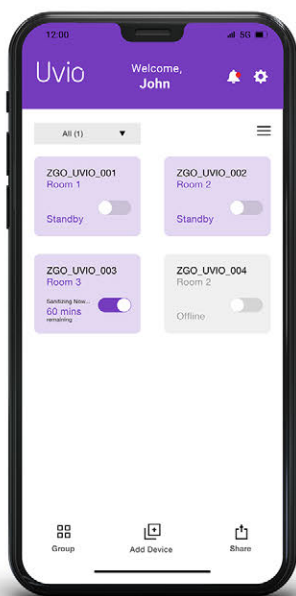

Attaches tool-lessly to the top of any computer monitor

Nightly UVC Sanitation of Shared Desks

For a Sanitized Work Area EVERY Day

Workplace Safety Today Requires Desktop Sanitation

For the Peace of Mind to Know Your Work Area is Safe and Virus-Free

- Per the CDC, exhaled droplets on surfaces can live and infect others for 3 days or longer.
- Harris Poll: 84% of office workers want tangible hygiene changes before they come back to office in large part due to desk-sharing.
- The average desktop has 400 times more bacteria than average public toilet seat.

The **Uvio** Light was Independently Tested to Kill a minimum of 99.25% of ALL Harmful Pathogens on a 48"x 24" of the Desktop.

Uvio Sanitizes the Desktop in TWO Different Ways:

Use the Uvio Programmable, Encrypted App to Schedule All Lights in the Organization

Use Auto-Start Feature and Let the Dual Sensors Shut It Off When Anyone Gets Close

The Uvio App uses the company's Wi-Fi to control all lights with the touch of a button

Auto-Start Feature for continuous disinfection when no human presence 10 or 20'